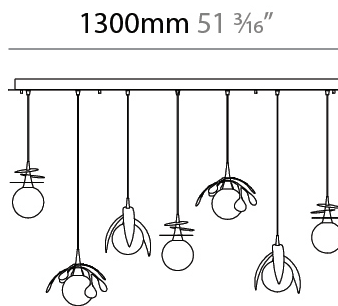

VEGETAL - 7 LIGHT LINEAR SUSPENSION

D141265-

base number   Color   Finish
Temperature   Options

1. To build a product code in our configurator select the specify button on the base model # product page
2. To build a manual product code on this datasheet choose from the options listed below in blue font and add the suffix to the base model #

GENERAL

Series: Vegetal
Subseries: Vegetal - 7 Light Linear
Brand: Cangini & Tucci
Division: Design
Mounting Type: Suspension
Mounting Location: Ceiling
Subcategory: Pendant

PHYSICAL

Shape: Abstract
Length (mm): 1300
Length (in): 51 ³/₁₆
Width (mm): 400
Width (in): 15 ³/₄
Height (mm): 220
Height (in): 8 ¹¹/₁₆
Max. Overall Height (mm): 2220
Max. Overall Height (in): 87 ³/₈
Light Distribution: Omnidirectional
Fixture Finish: AMB / GRN / PNK / RUB / SKB / SMK / TOB / TRA
Holder Finish: SGD / SBK
Accent Finish: CHR / MWH / MBK / BCR
Fixture Material: Glass / Metal
Cable Details: 2,000mm Transparent cable

ELECTRICAL

Lamp Type: LED (Zhaga Standard)
Input Wattage (W): 29.4
Dimming: Non-Dimmable
Driver Included: Yes
Driver Location: Integrated
Driver Class: Class 2
Input Voltage (V): 120 - 277
Constant Current (MA): 350mA
Upon Request: Phase Dimming (120Vac only) / 0-10V Dimming

LED

Color Temperature (°K): 2700 / 3000
Nominal Lumen (lm): 3220 / 3500
CRI: >90 CRI
Lamp Life (hrs): 50000

OPTICAL

RATINGS AND CERTIFICATIONS

Certified By: Certified for North American Standards
IP rating: IP20