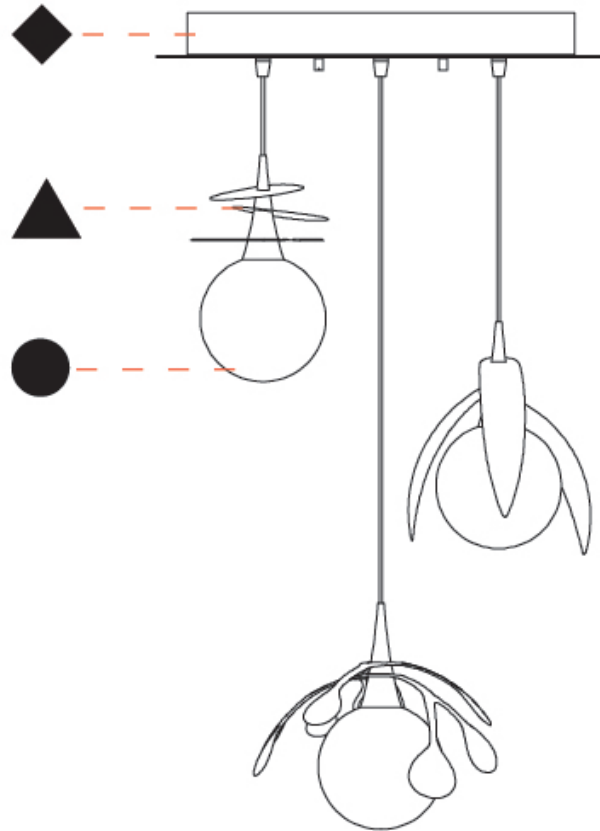

#### PHYSICAL

Shape: Abstract  
 Diameter (mm): 430  
 Diameter (in): 16 <sup>15</sup>/<sub>16</sub>  
 Height (mm): 220  
 Height (in): 8 <sup>11</sup>/<sub>16</sub>  
 Max. Overall Height (mm): 2220  
 Max. Overall Height (in): 87 <sup>3</sup>/<sub>8</sub>  
 Light Distribution: Omnidirectional  
 Fixture Finish: [AMB](#) / [GRN](#) / [PNK](#) / [RUB](#) / [SKB](#) / [SMK](#) / [TOB](#) / [TRA](#)  
 Holder Finish: SGD / SBK  
 Accent Finish: CHR / MWH / MBK / BCR  
 Fixture Material: Glass / Metal  
 Cable Details: 2,000mm Transparent cable

#### OPTICAL

## VEGETAL - 3 LIGHT CLUSTER SUSPENSION

D141266-

PROJECT

TYPE

SPECIFIER

QUANTITY

DATE

## VEGETAL - 3 LIGHT LINEAR SUSPENSION