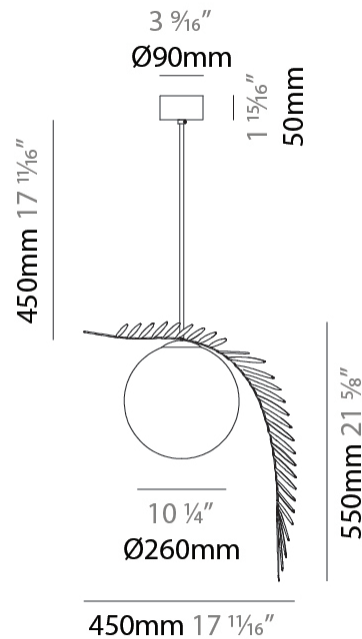

PALMA SUSPENSION

D141241-

base number   Color   Finish   Finish
Temperature   Options   Options

1. To build a product code in our configurator select the specify button on the base model # product page
2. To build a manual product code on this datasheet choose from the options listed below in blue font and add the suffix to the base model #

GENERAL

Series: Vegetal
Subseries: Palma
Brand: Cangini & Tucci
Division: Design
Mounting Type: Suspension
Mounting Location: Ceiling
Subcategory: Pendant

PHYSICAL

Shape: Abstract
Diameter (mm): 450
Diameter (in): 17 11/16
Height (mm): 1000
Height (in): 39 3/8
Max. Overall Height (mm): 3000
Max. Overall Height (in): 118 1/8
Light Distribution: Omnidirectional
Fixture Finish: AMB / GRN / PNK / RUB / SKB / SMK / TOB / TRA
Holder Finish: SGD / SBK
Fixture Material: Glass / Metal
Cable Details: 2,000mm Transparent cable

ELECTRICAL

Lamp Type: LED (Zhaga Standard)
Input Wattage (W): 6
Dimming: Non-Dimmable
Driver Included: Yes
Driver Location: Integrated
Driver Class: Class 2
Input Voltage (V): 120 - 277
Constant Current (mA): 500mA

LED

Color Temperature (°K): 2700 / 3000
Nominal Lumen (lm): 866
CRI: >90 CRI
Lamp Life (hrs): 50000

OPTICAL

RATINGS AND CERTIFICATIONS

Certified By: Certified for North American Standards
IP rating: IP20